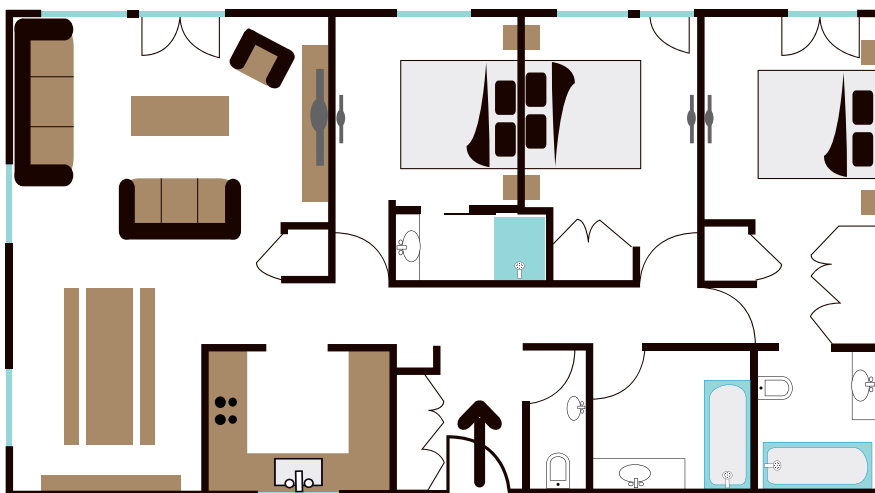

FLOOR PLANS